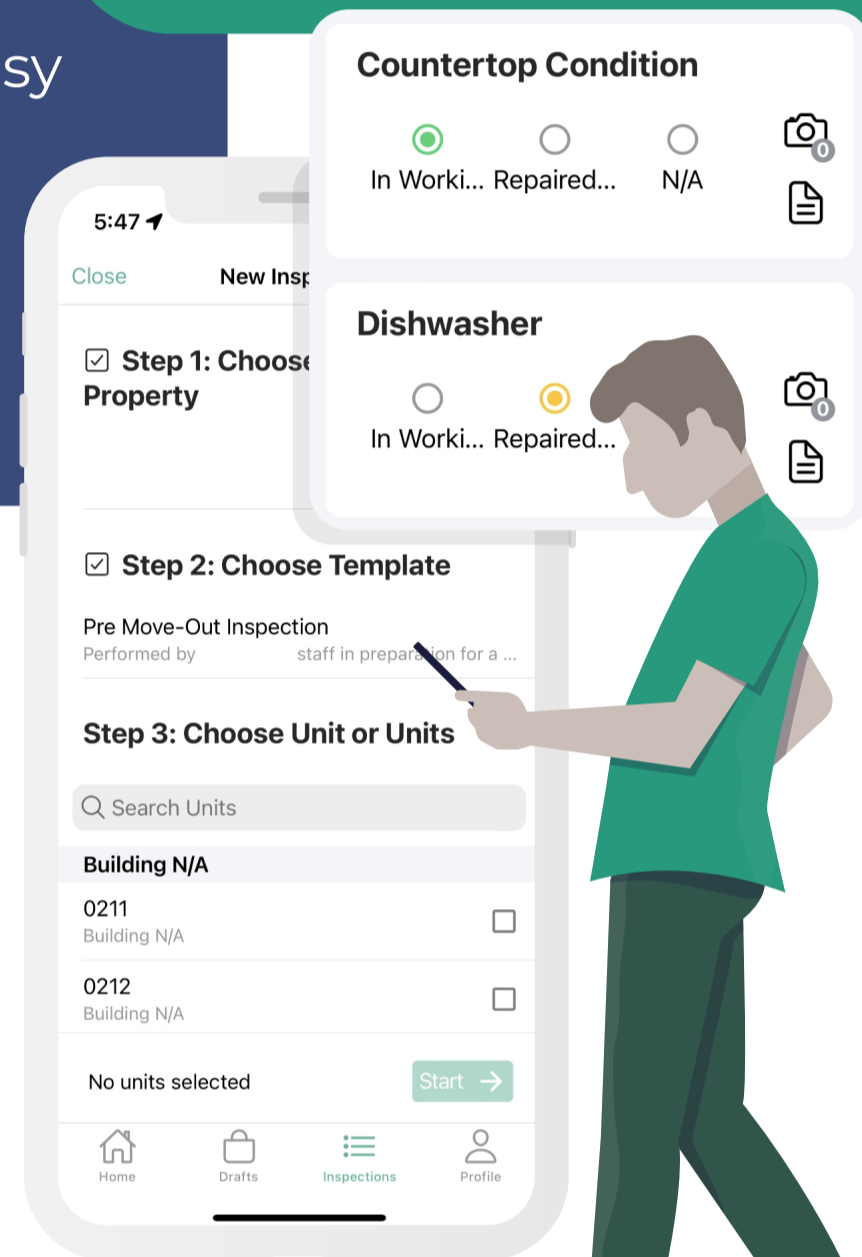

### Standardize Your Inspection Forms!

ServusInspections is part of our maintenance platform and makes it easy to standardize and digitize inspection forms across your company for better documentation, diligence and quality.

### Track Findings!

Inspection findings are shared with your team and can be tracked to resolution.

### Paper-Free Inspections

Empower your team to get more out of their inspections with an easy-to-use digital interface. Quickly document everything with just a few taps.

### Easy-to-Use Mobile App

Best-in-class app features that let you do things such as mark locations on a floorplan, add photos and easily create notes. Eliminate confusion and needless typing to describe where problems are found. Just tap on the floorplan and go!