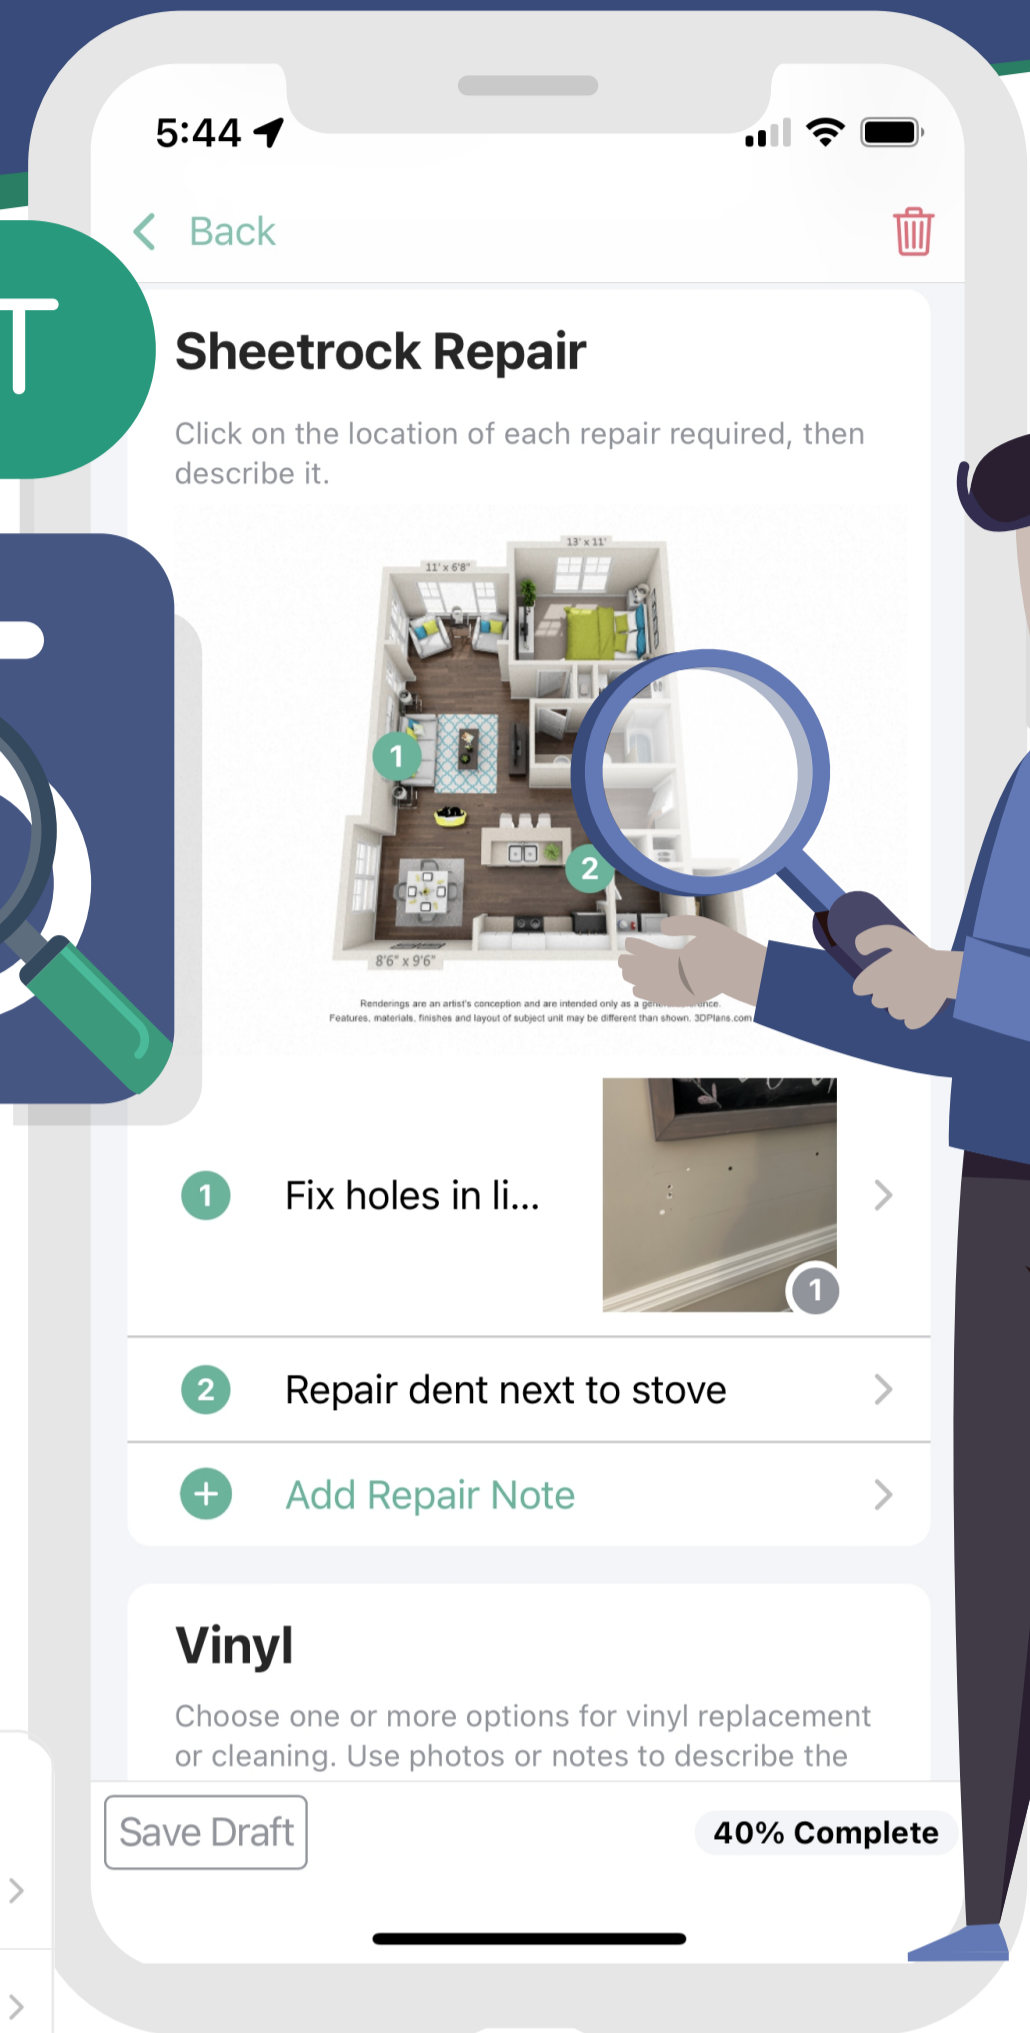

Never lose track of details or paperwork again with

# ServusInspections

Introducing Digital Inspections. Ditch paper and perform simple and easy-to-use multifamily property maintenance inspections with ServusInspections by ServusConnect!

### Paper-Free Inspections

Empower your team to get more out of their inspections with an easy-to-use digital interface. Quickly document everything with just a few taps.