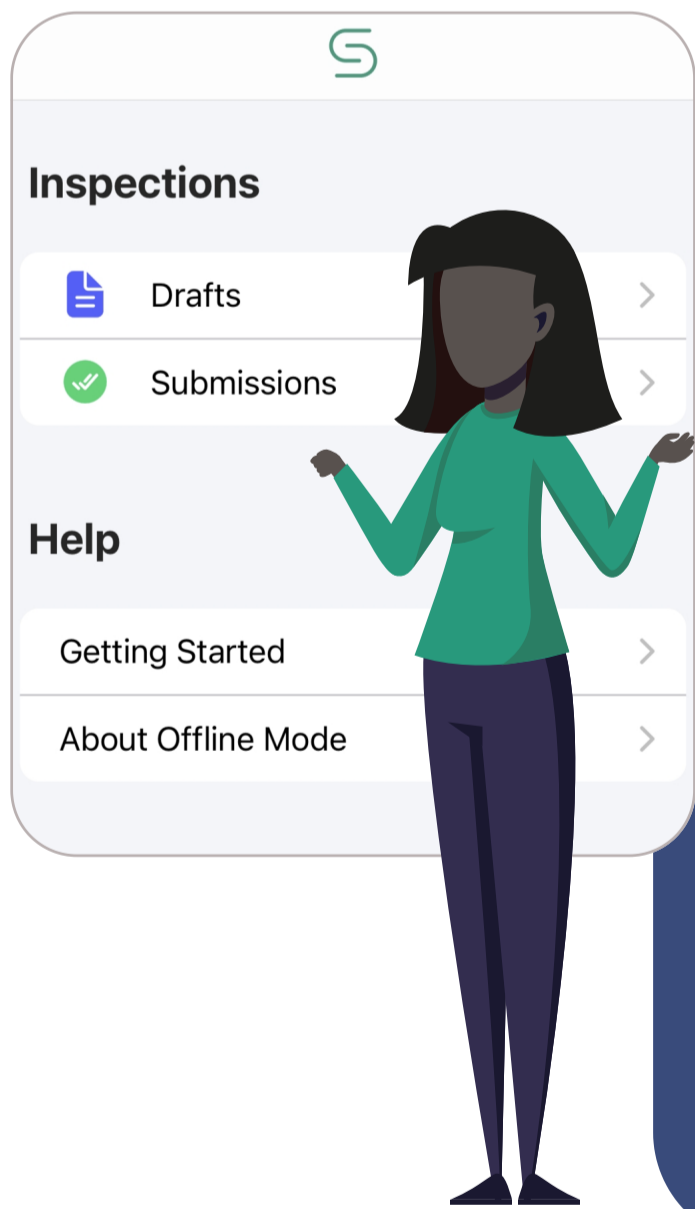

Work Offline & Track Your Progress!

With ServusInspections, there's no need for constant Wi-Fi connection in those hard-to-reach places. Iterate on your drafts offline until done and rest assured your inspection work is saved if you get called away to an emergency.