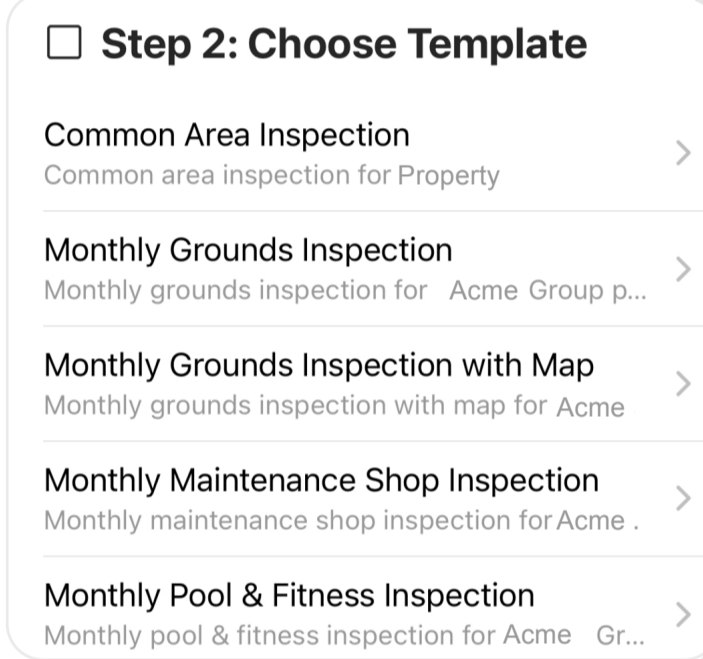

FEATURE SPOTLIGHT

Standardize Your Inspection Forms!

ServusInspections is part of our maintenance platform and makes it easy to standardize and digitize inspection forms across your company for better documentation, diligence and quality.

Track Findings!

Inspection findings are shared with your team and can be tracked to resolution.

Paper-Free Inspections

Empower your team to get more out of their inspections with an easy-to-use digital interface. Quickly document everything with just a few taps.

Download the App

Easy-to-Use Mobile App

Best-in-class app features that let you do things such as mark locations on a floorplan, add photos and easily create notes. Eliminate confusion and needless typing to describe where problems are found. Just tap on the floorplan and go!