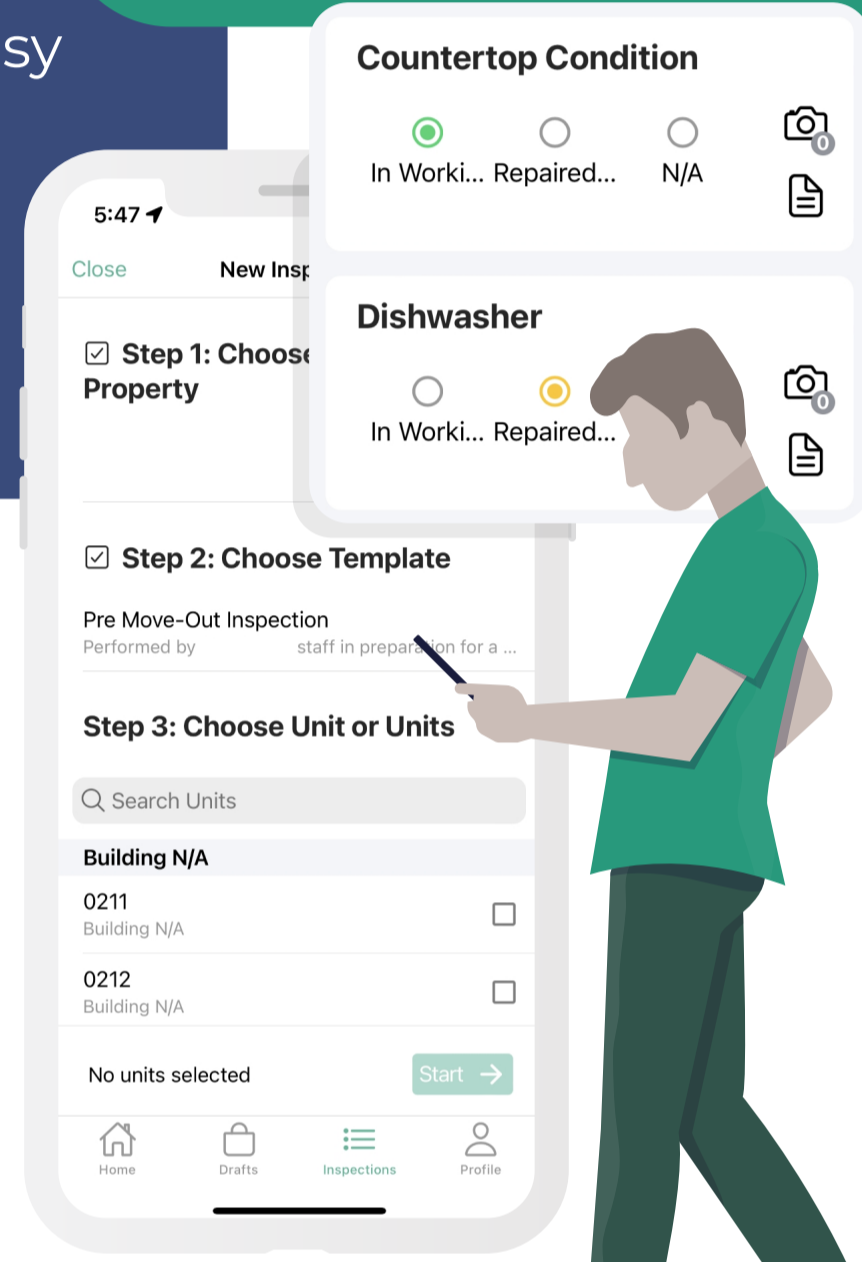

FEATURE SPOTLIGHT

Standardize Your Inspection Forms!

ServusInspections is part of our maintenance platform and makes it easy to standardize and digitize inspection forms across your company for better documentation, diligence and quality.

Track Findings!

Inspection findings are shared with your team and can be tracked to resolution.

Paper-Free Inspections

Empower your team to get more out of their inspections with an easy-to-use digital interface. Quickly document everything with just a few taps.

Download the App

Easy-to-Use Mobile App

Best-in-class app features that let you do things such as mark locations on a floorplan, add photos and easily create notes. Eliminate confusion and needless typing to describe where problems are found. Just tap on the floorplan and go!