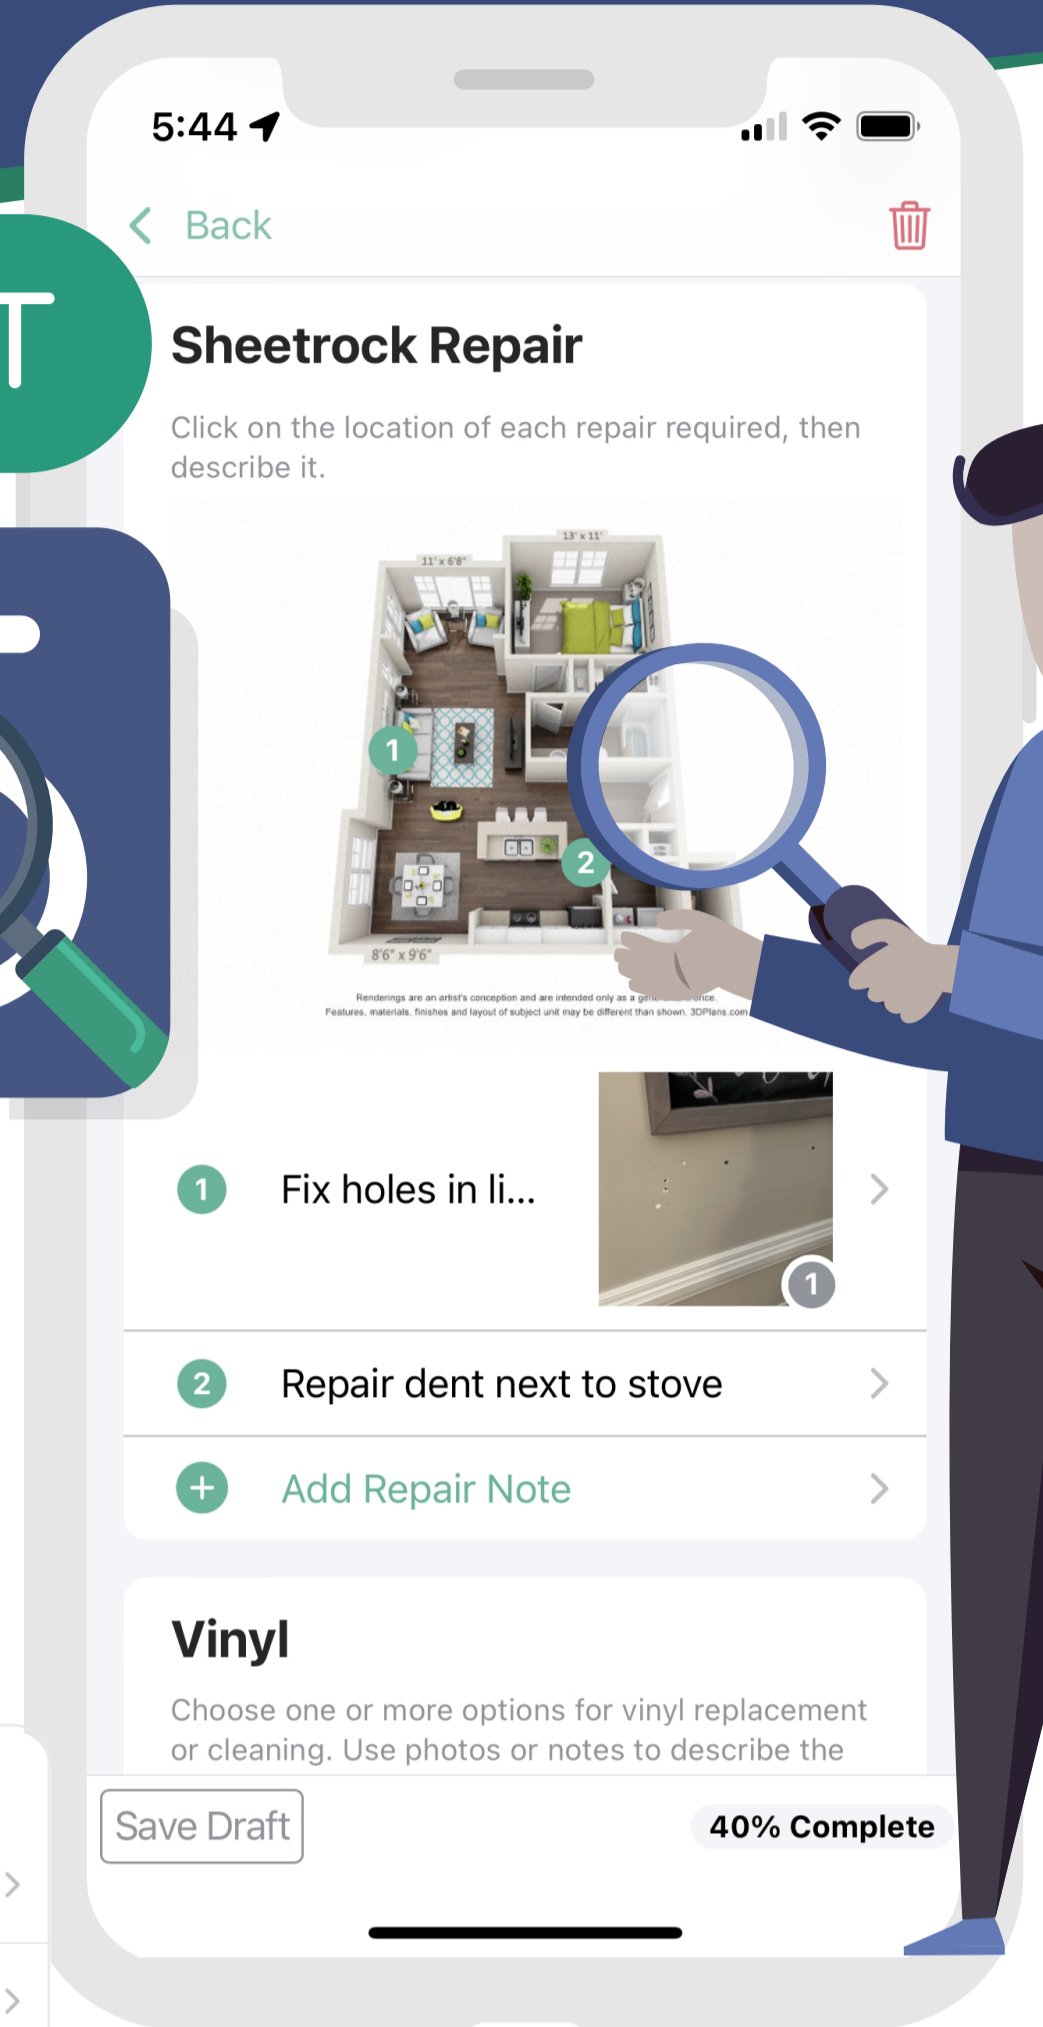

Never lose track of details or paperwork again with

ServusInspections

www.servusconnect.com
connect@servusconnect.com

Introducing Digital Inspections. Ditch paper and perform simple and easy-to-use multifamily property maintenance inspections with ServusInspections by ServusConnect!

FEATURE SPOTLIGHT

Standardize Your Inspection Forms!

ServusInspections is part of our maintenance platform and makes it easy to standardize and digitize inspection forms across your company for better documentation, diligence and quality.

Track Findings!

Inspection findings are shared with your team and can be tracked to resolution.

Paper-Free Inspections

Empower your team to get more out of their inspections with an easy-to-use digital interface. Quickly document everything with just a few taps.

Download the App

Easy-to-Use Mobile App

Best-in-class app features that let you do things such as mark locations on a floorplan, add photos and easily create notes. Eliminate confusion and needless typing to describe where problems are found. Just tap on the floorplan and go!